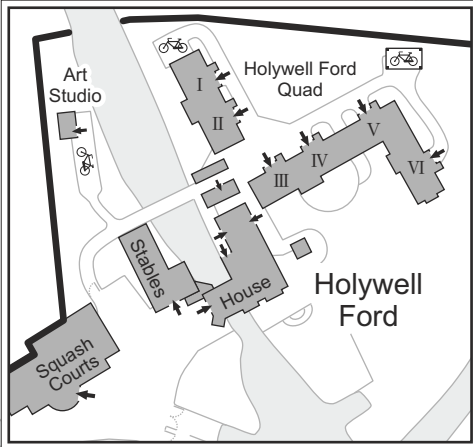

Grounds and Meadows of Magdalen College Oxford

OX1 4AU - Tel: 01865 276000
www.magd.ox.ac.uk

(see inset above)

(see map of main site)

(see inset on right)