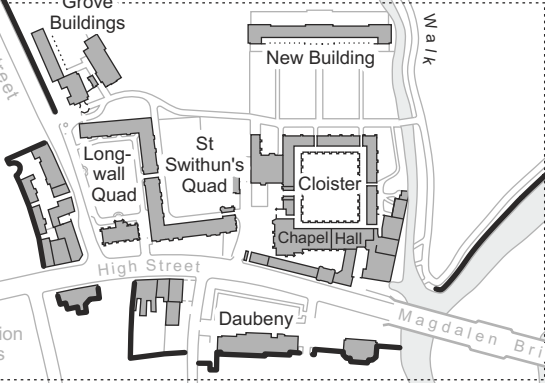

Grounds and Meadows of Magdalen College Oxford

OX1 4AU - Tel: 01865 276000
www.magd.ox.ac.uk

(see inset above)

(see map of main site)

(see inset on right)