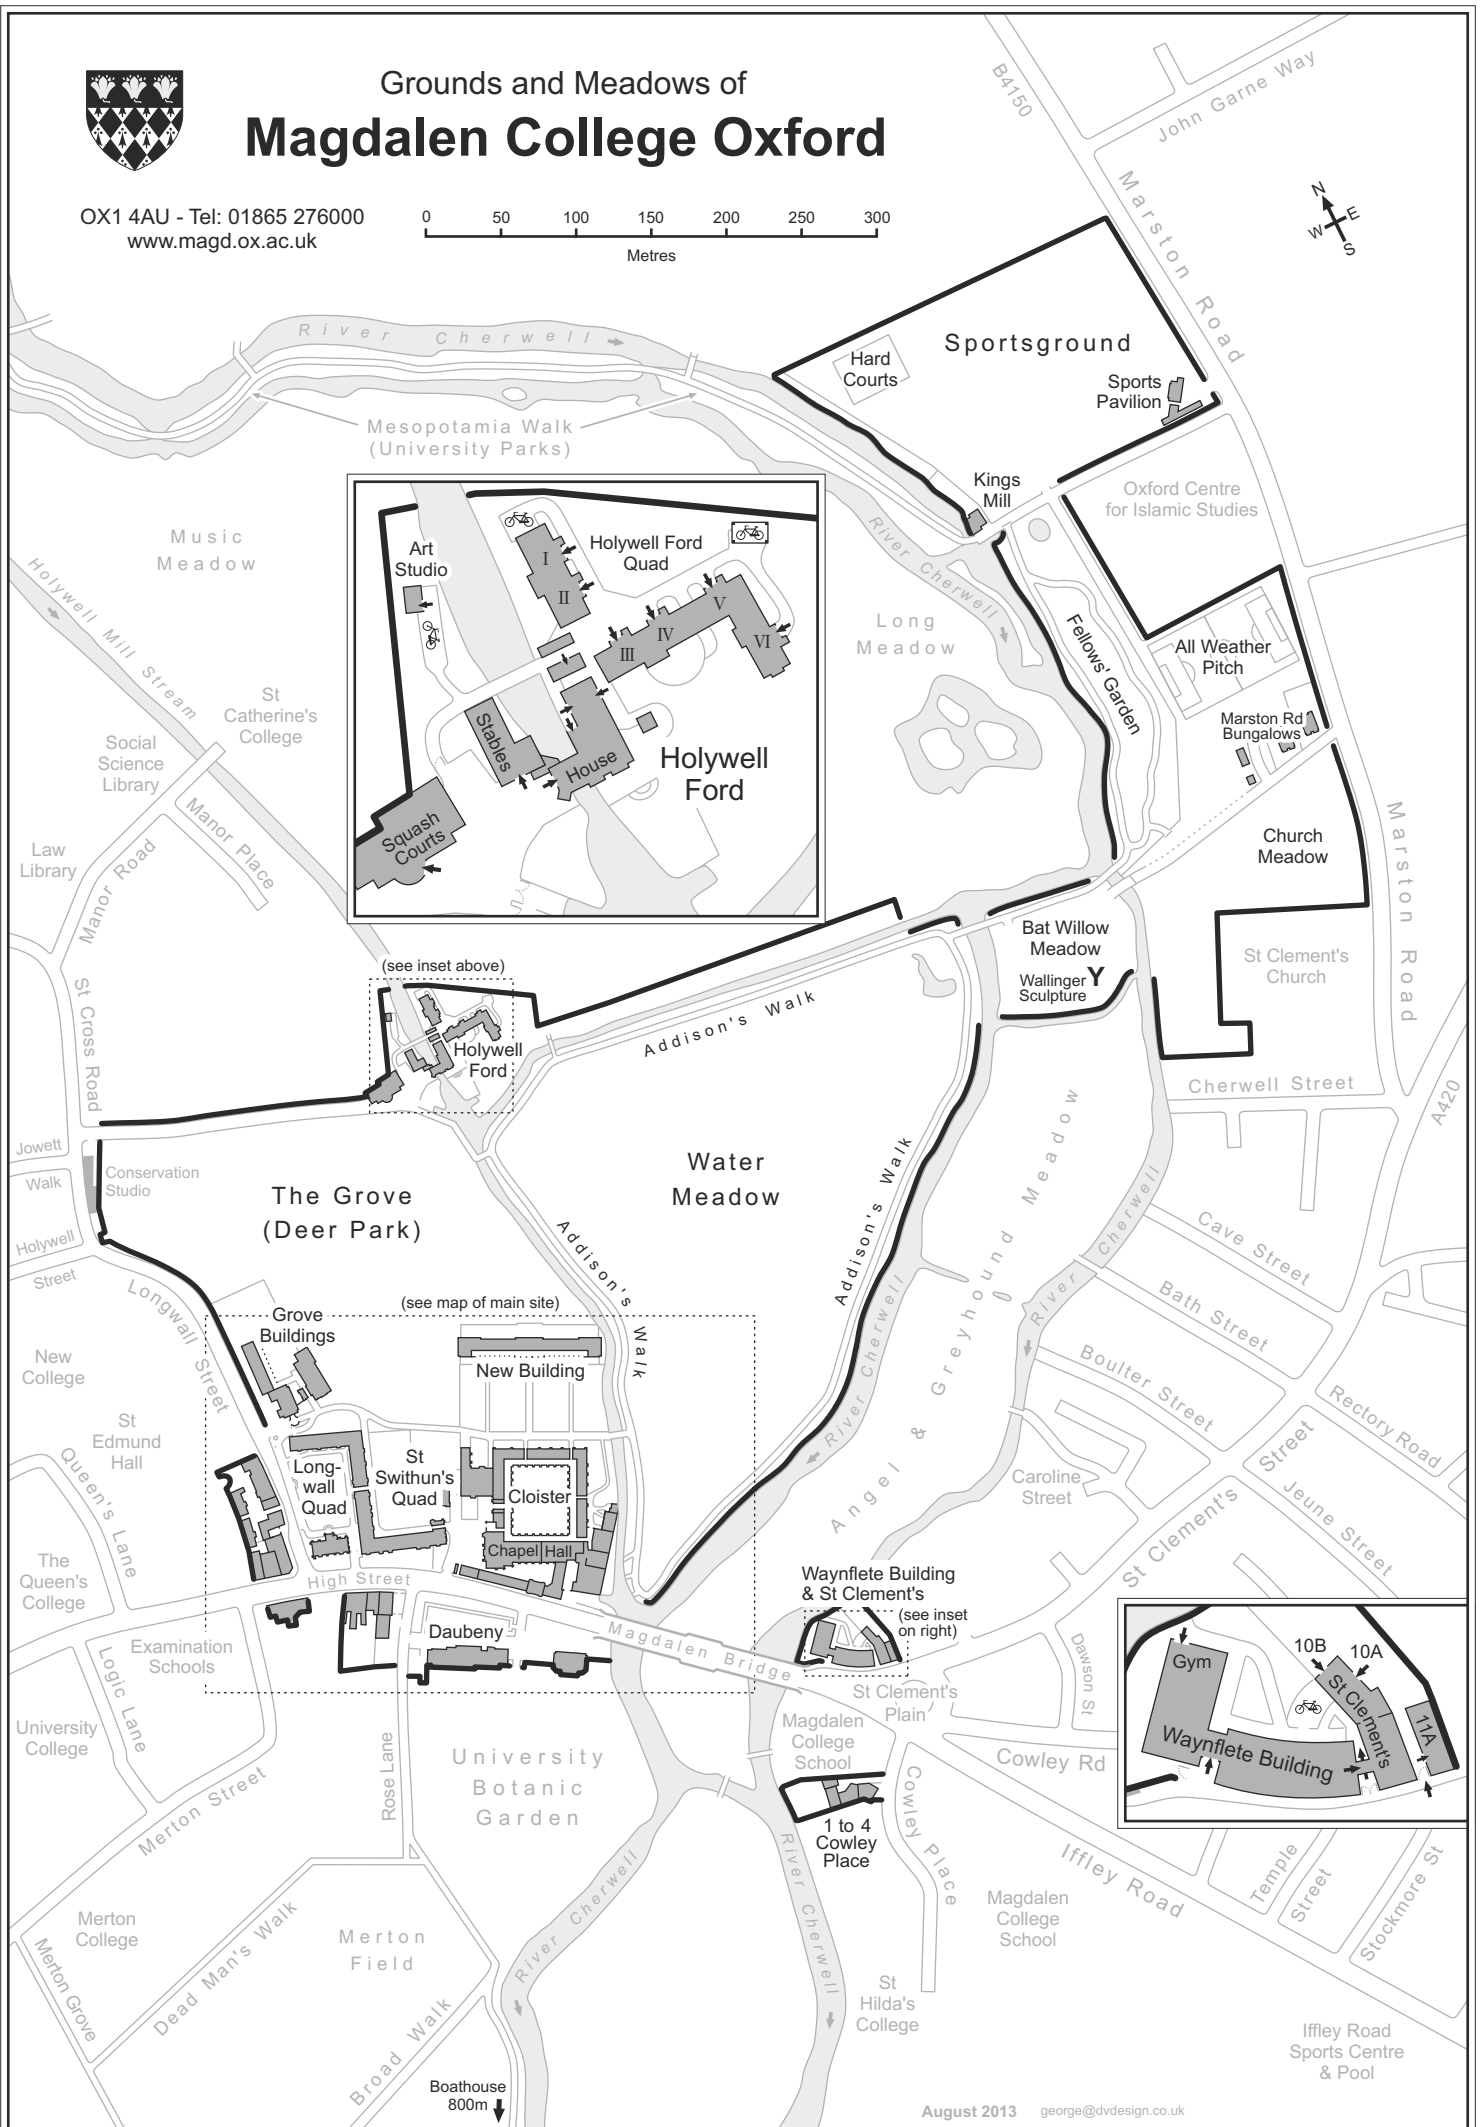

Grounds and Meadows of Magdalen College Oxford

OX1 4AU - Tel: 01865 276000
www.magd.ox.ac.uk

(see inset above)

(see map of main site)

(see inset on right)