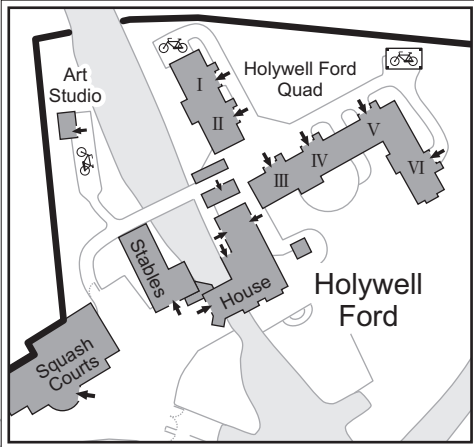

Grounds and Meadows of Magdalen College Oxford

OX1 4AU - Tel: 01865 276000
www.magd.ox.ac.uk

(see inset above)

(see map of main site)

(see inset on right)