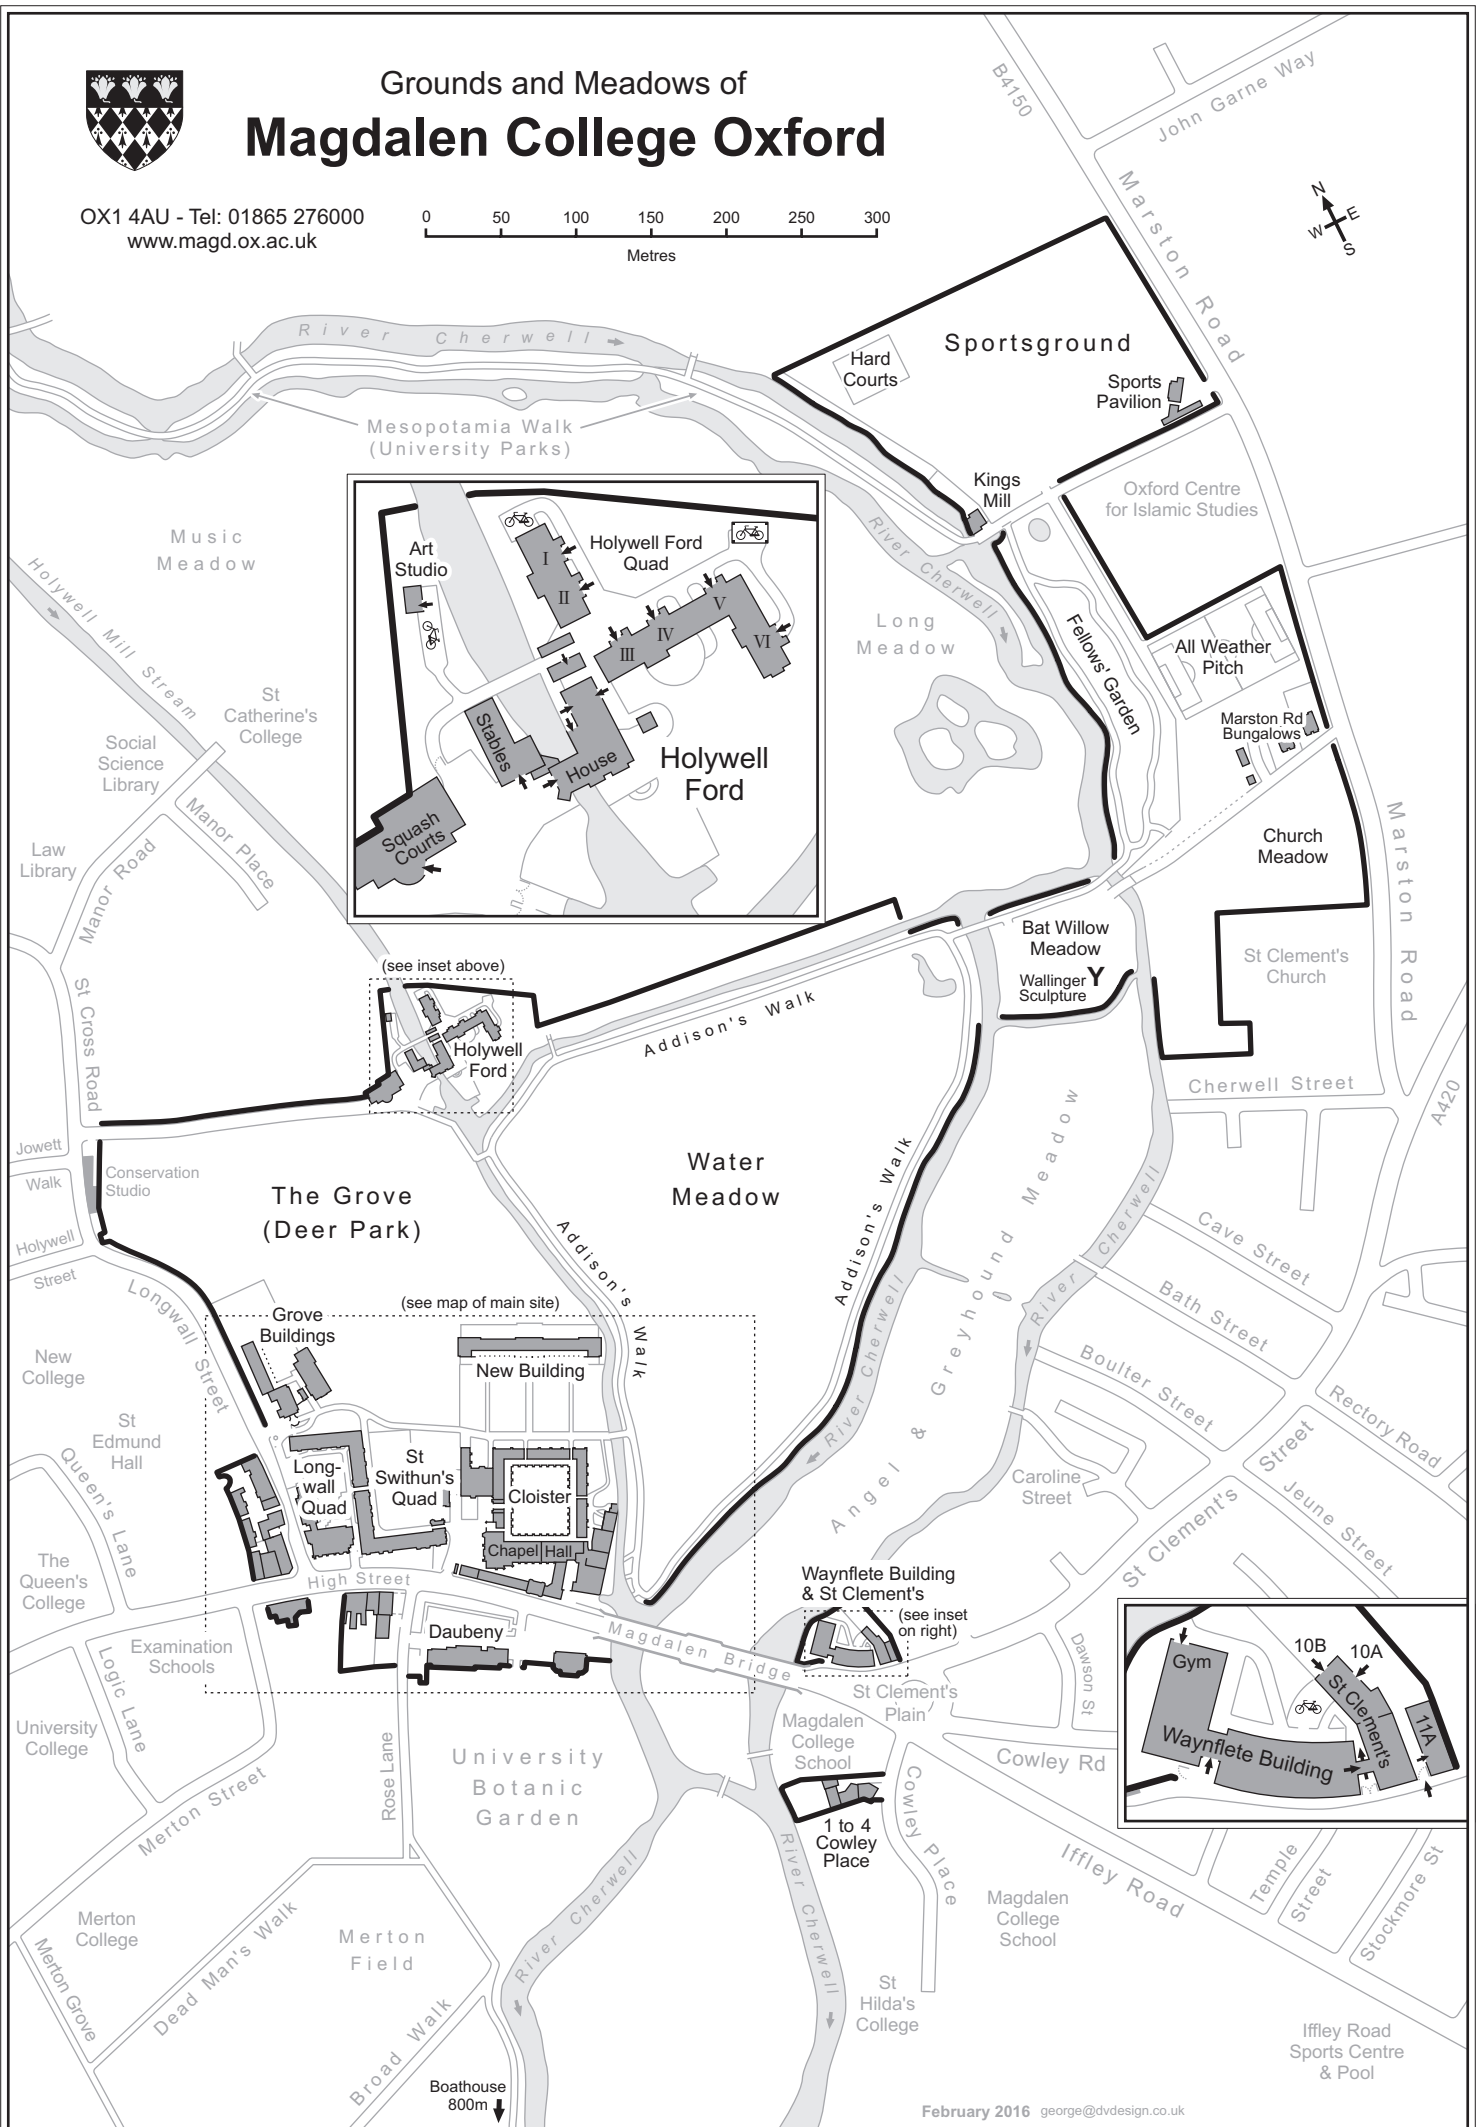

Grounds and Meadows of Magdalen College Oxford

OX1 4AU - Tel: 01865 276000
www.magd.ox.ac.uk

(see inset above)

(see map of main site)

(see inset on right)