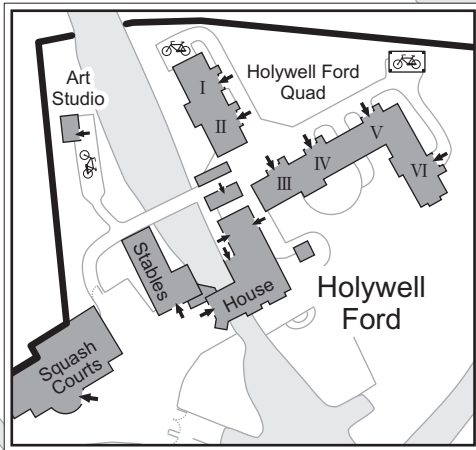

Grounds and Meadows of Magdalen College Oxford

OX1 4AU - Tel: 01865 276000
www.magd.ox.ac.uk

(see inset above)

(see map of main site)

(see inset on right)