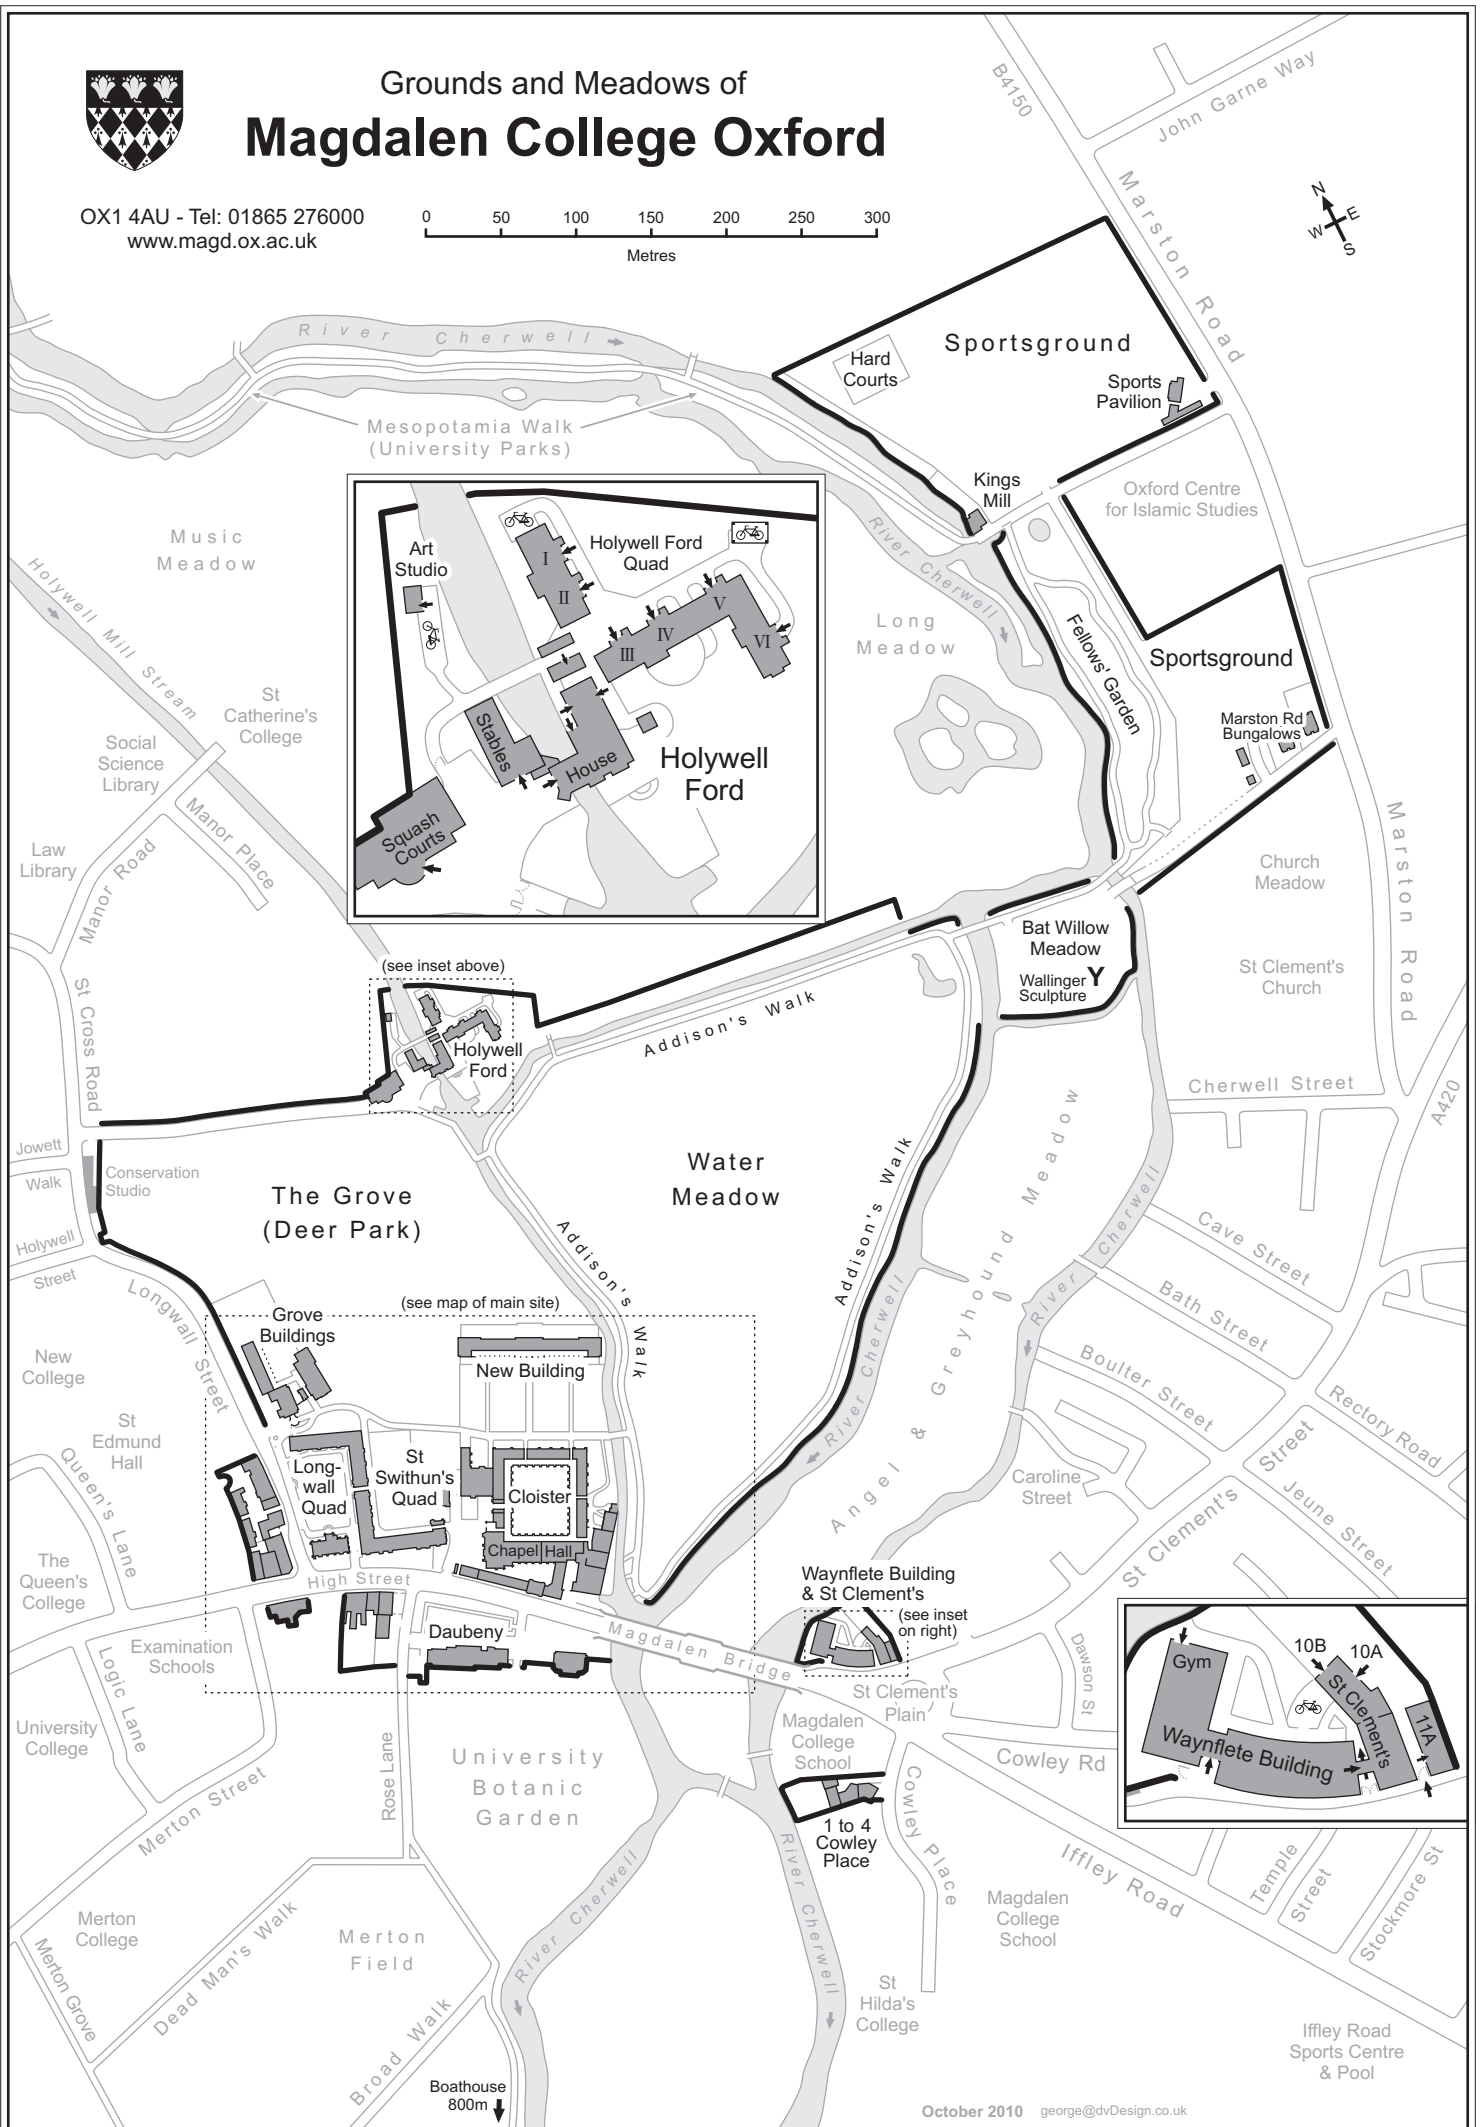

Grounds and Meadows of Magdalen College Oxford

OX1 4AU - Tel: 01865 276000
www.magd.ox.ac.uk

(see inset above)

(see map of main site)

(see inset on right)